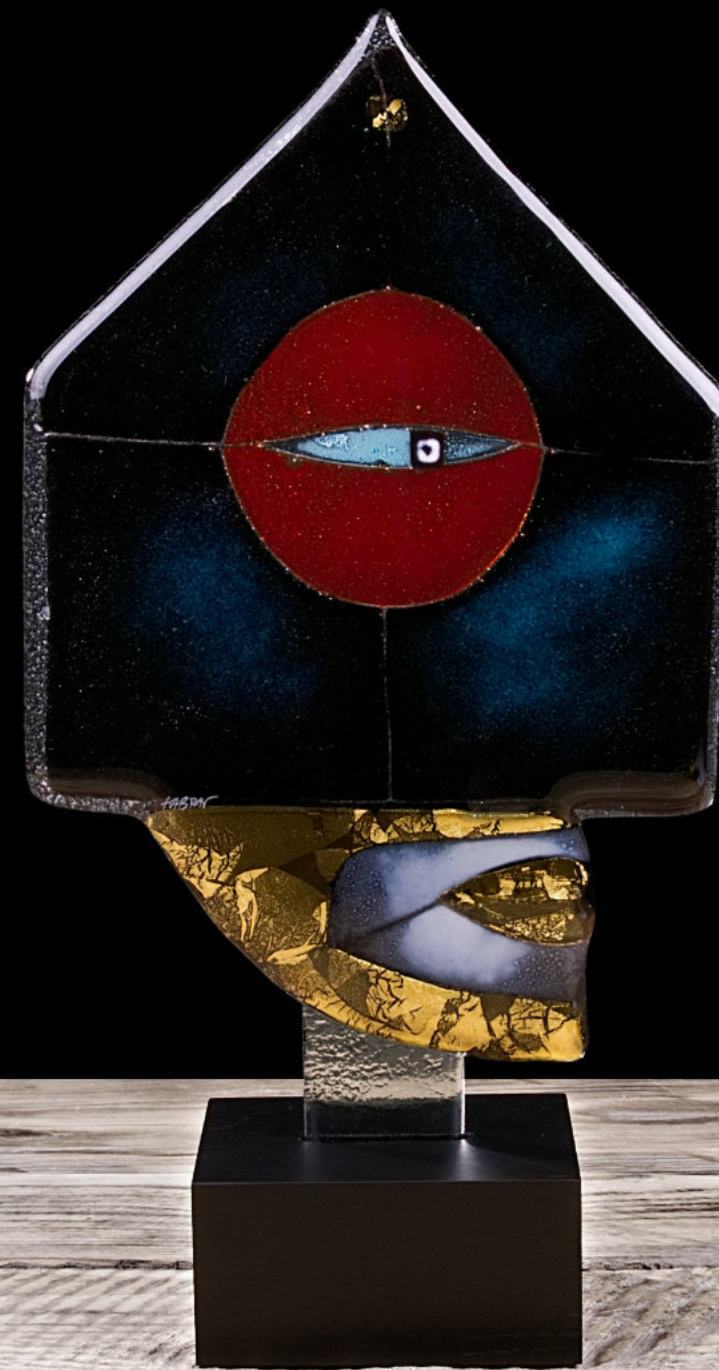

GOLDEN HEAD NO.3

BLUE & GOLD 24 CARAT

HEAD3.34.BG
34 CM | 13 1/2"

GOLDEN HEAD NO.4

BLUE + RED & GOLD 24 CARAT

HEAD4.34.B
34 CM | 13 1/2"

GOLDEN HEAD NO.14

WHITE & GOLD 24 CARAT

HEAD14.33.WG
33 CM | 13"

HANGING OBJECTS

HO.GH.1

42 X 42 CM | 17 x 17"

GOLDEN HEAD NO.1

GOLD 24 CARAT

GOLDEN HEAD NO.1

GOLD 24 CARAT + FRAME

HO.GH.1F

42 X 42 CM | 17 x 17"

GOLDEN HEAD NO.2

GOLD 24 CARAT

HO.GH.2

42 X 42 CM | 17 x 17"

GOLDEN HEAD NO.2

GOLD 24 CARAT + FRAME

HO.GH.2F

42 X 42 CM | 17 x 17"

GOLDEN HEAD NO.3

GOLD 24 CARAT

HO.GH.3

42 X 42 CM | 17 x 17"

GOLDEN HEAD NO.3

GOLD 24 CARAT + FRAME