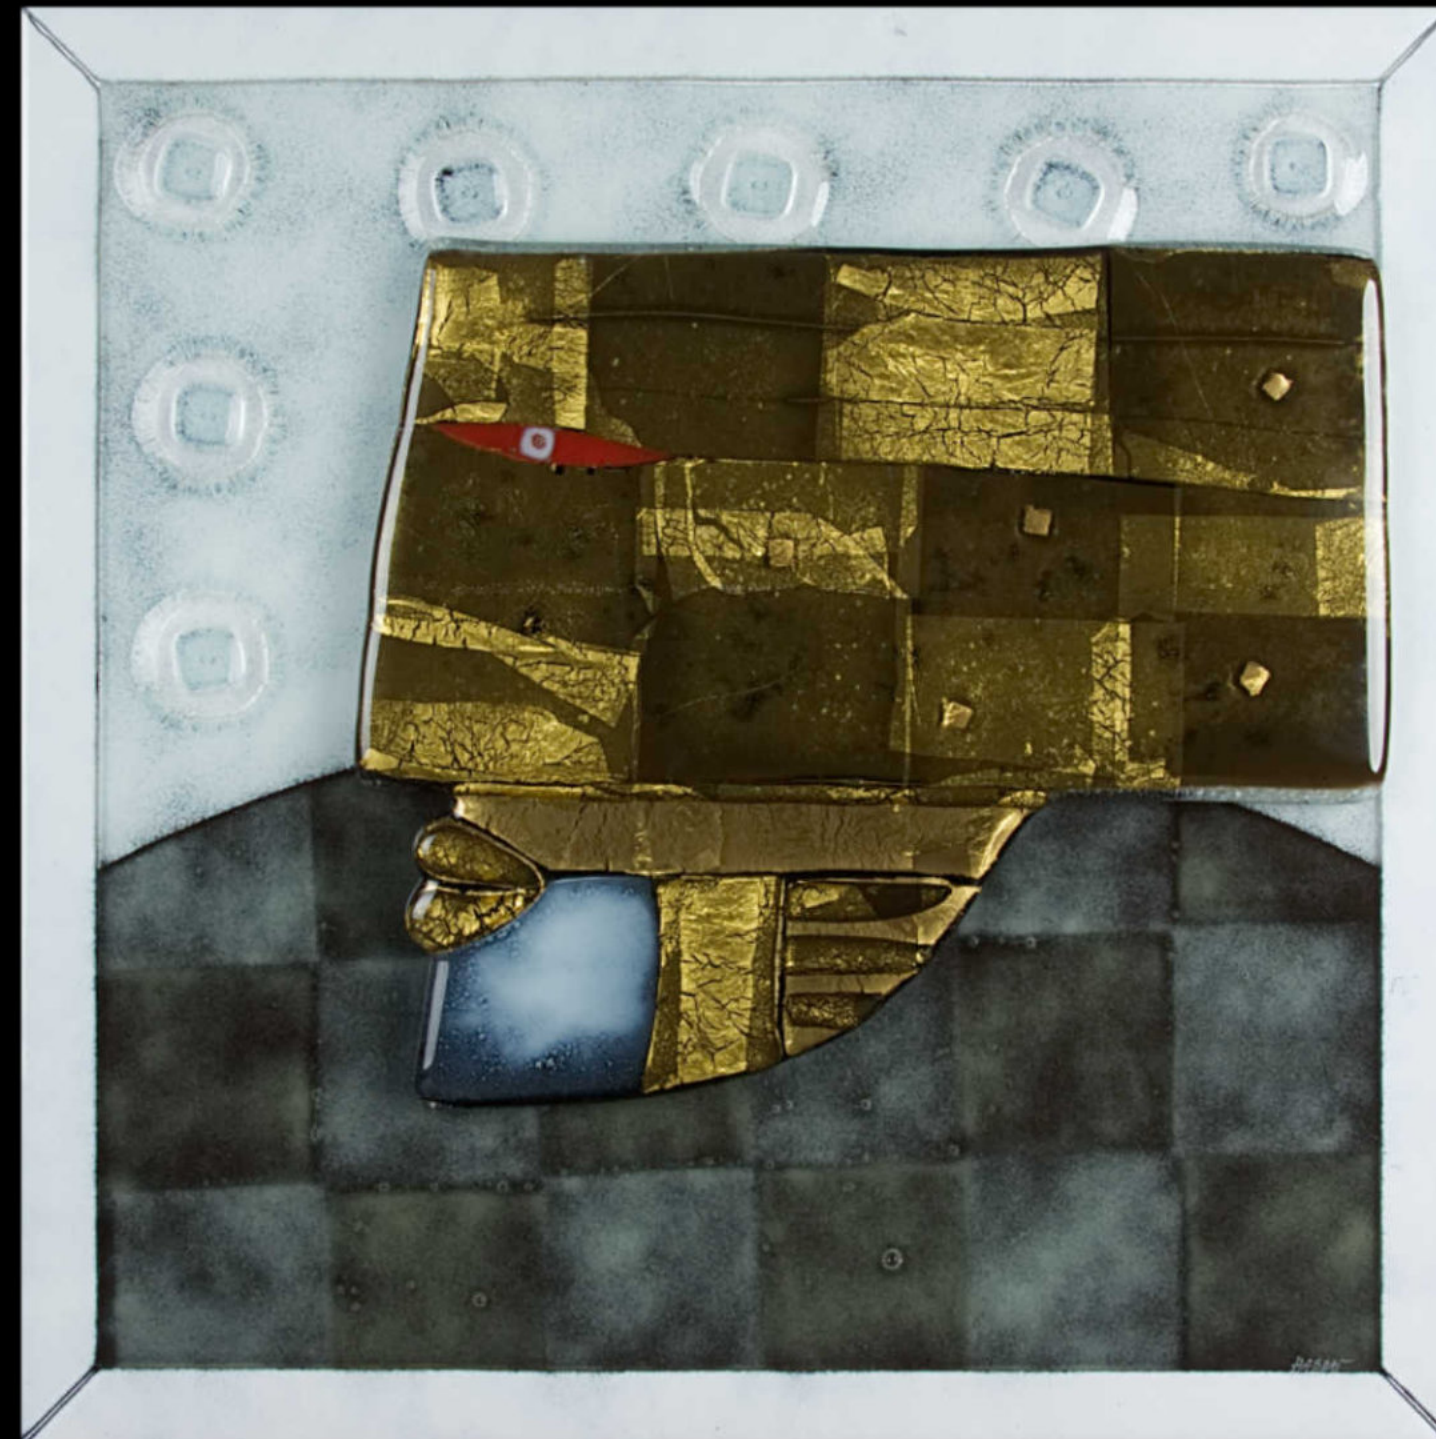

GOLDEN HEAD NO.3

BLUE & GOLD 24 CARAT

HEAD3.34.BG
34 CM | 13 1/2"

GOLDEN HEAD NO.4

BLUE + RED & GOLD 24 CARAT

HEAD4.34.B
34 CM | 13 1/2"

GOLDEN HEAD NO.14

WHITE & GOLD 24 CARAT

HEAD14.33.WG
33 CM | 13"

HANGING OBJECTS

HO.GH.1

42 X 42 CM | 17 x 17"

GOLDEN HEAD NO.1

GOLD 24 CARAT

GOLDEN HEAD NO.1

GOLD 24 CARAT + FRAME

HO.GH.1F

42 X 42 CM | 17 x 17"

GOLDEN HEAD NO.2

GOLD 24 CARAT

HO.GH.2

42 X 42 CM | 17 x 17"

GOLDEN HEAD NO.2

GOLD 24 CARAT + FRAME