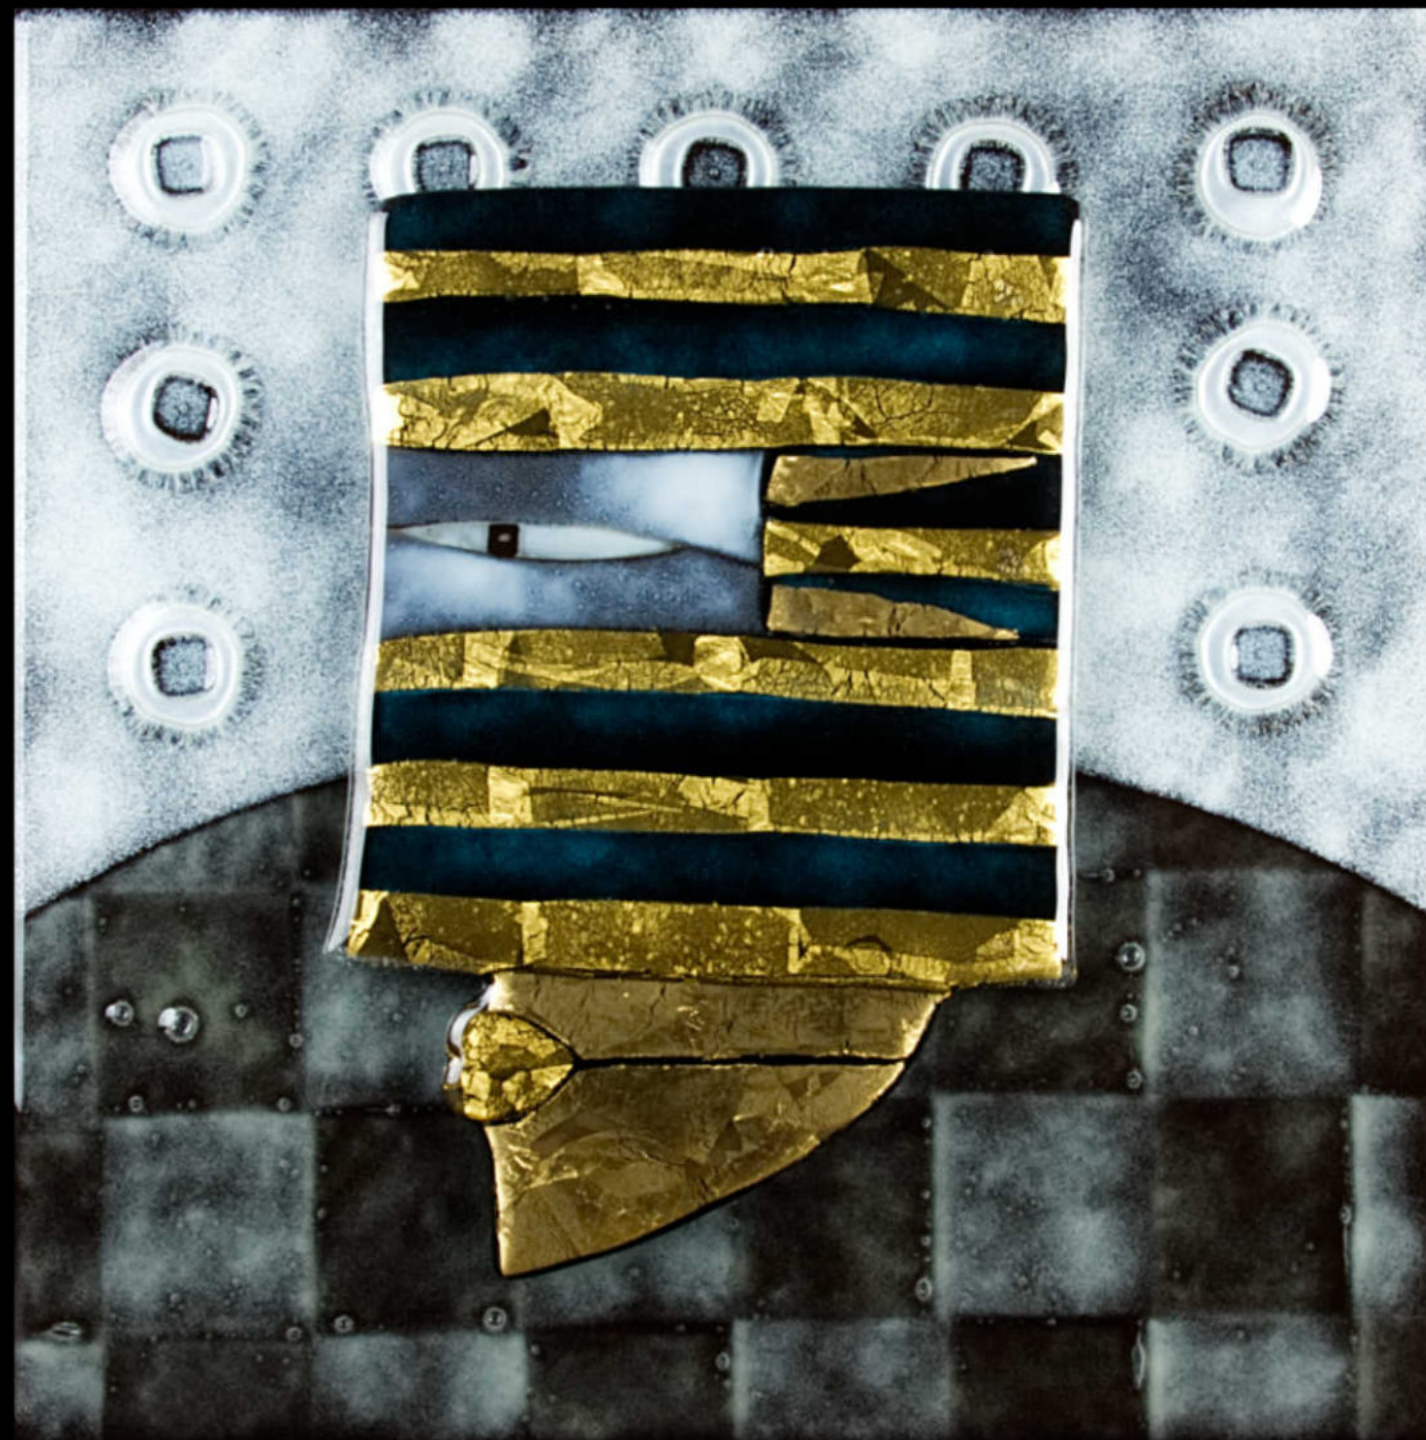

GOLDEN HEAD NO.3

GOLD 24 CARAT

HO.GH.3

42 X 42 CM | 17 x 17"