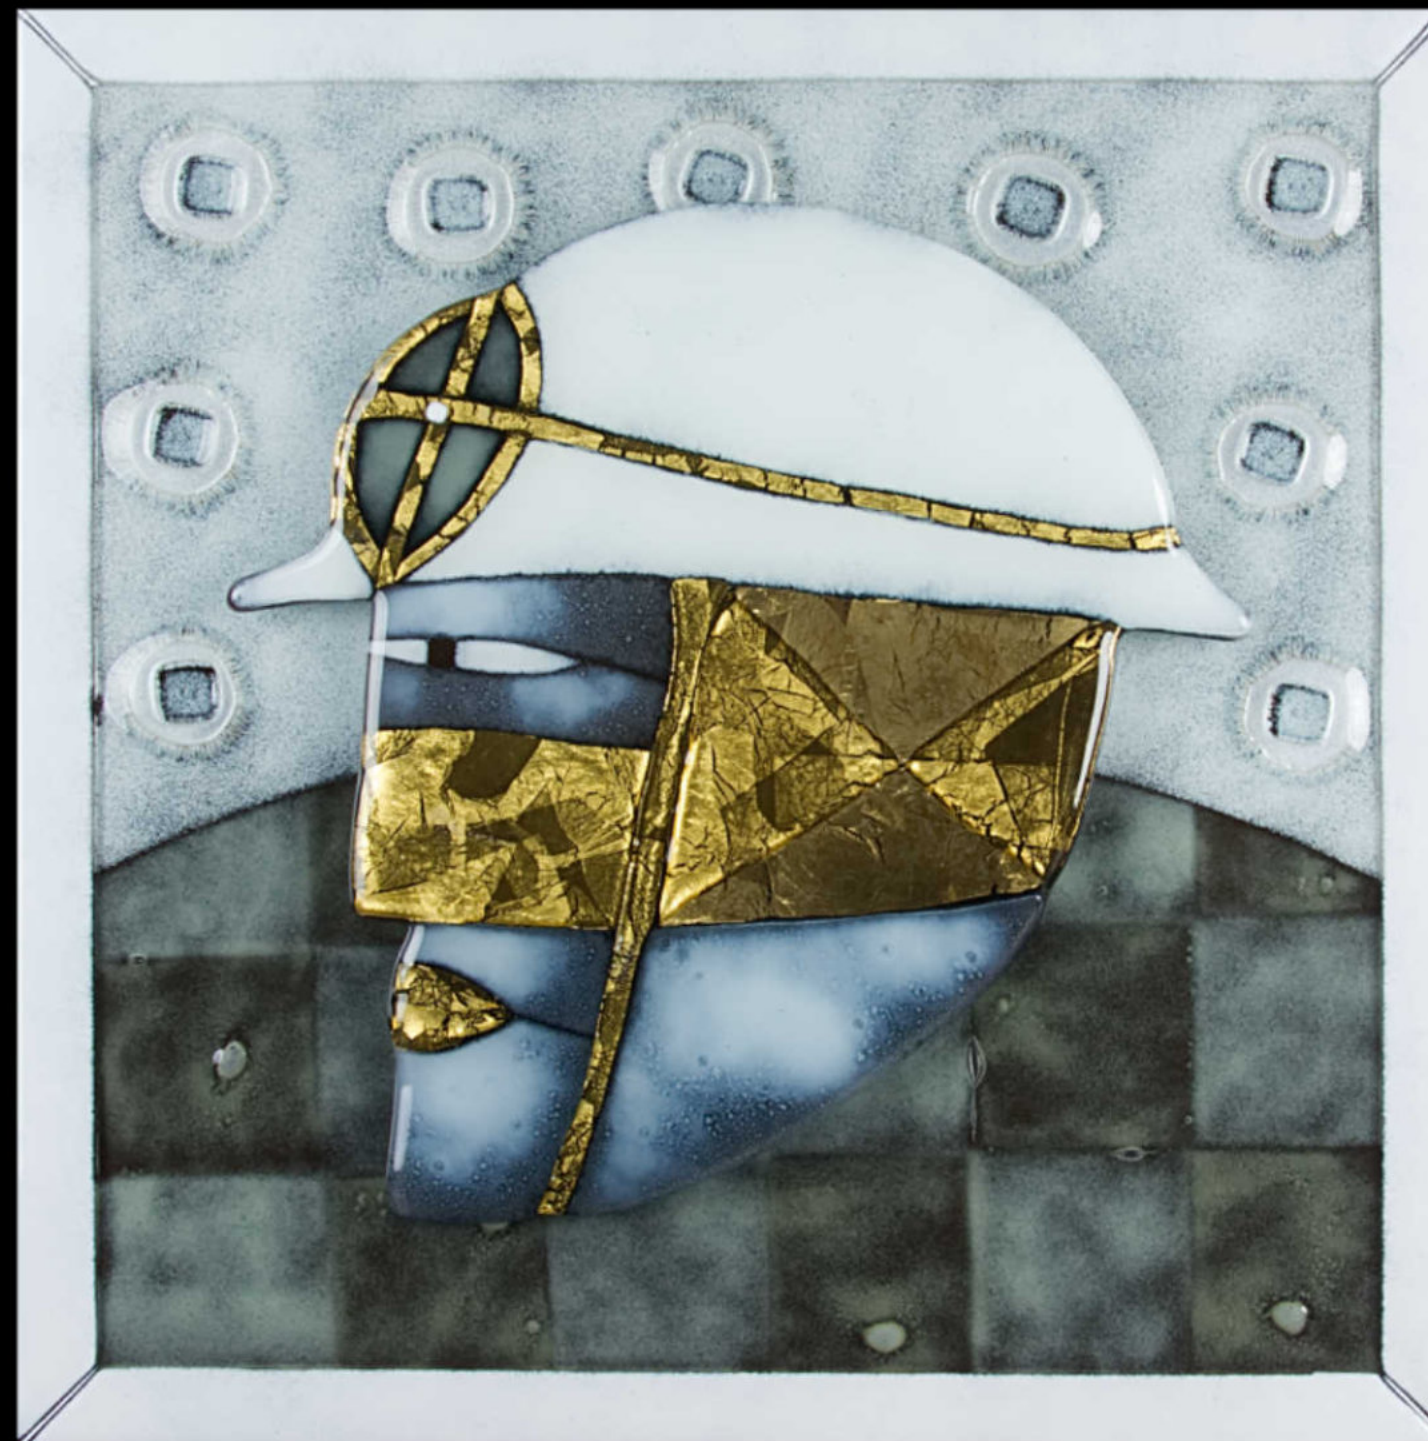

GOLDEN HEAD NO.3

BLUE & GOLD 24 CARAT

HEAD3.34.BG
34 CM | 13 1/2"

GOLDEN HEAD NO.4

BLUE + RED & GOLD 24 CARAT

HEAD4.34.B
34 CM | 13 1/2"

GOLDEN HEAD NO.14

WHITE & GOLD 24 CARAT

HEAD14.33.WG
33 CM | 13"

HANGING OBJECTS

HO.GH.1

42 X 42 CM | 17 x 17"

GOLDEN HEAD NO.1

GOLD 24 CARAT

GOLDEN HEAD NO.1

GOLD 24 CARAT + FRAME

HO.GH.4F

42 X 42 CM | 17 x 17"

GOLDEN HEAD NO.6

GOLD 24 CARAT

HO.GH.6

42 X 42 CM | 17 X 17"

GOLDEN HEAD NO.6

GOLD 24 CARAT + FRAME

HO.GH.6F

42 X 42 CM | 17 x 17"

GOLDEN HEAD NO.14

GOLD 24 CARAT

HO.GH.14

42 X 42 CM | 17 x 17"

GOLDEN HEAD NO.14

GOLD 24 CARAT + FRAME