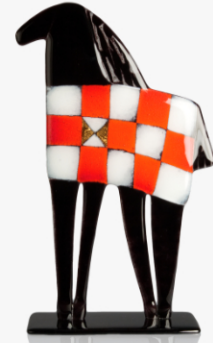

GOLDEN BIRD 17 CM
BLACK + WHITE + GOLD 24 CARAT
GOLDEN.BIRD.17.KW

GOLDEN BIRD 17 CM
VIOLET + GOLD 24 CARAT
GOLDEN.BIRD.17.V

GOLDEN BIRD 17 CM
WHITE + GOLD 24 CARAT
GOLDEN.BIRD.17.W

BLACK HORSE 30 CM
RED + GOLD 24 CARAT
BLACK.HORSE.30.R

WHITE HORSE 30 CM
WHITE + GOLD 24 CARAT
WHITE.HORSE.30

BLACK HORSE 30 CM
VIOLET + GOLD 24 CARAT
BLACK.HORSE.30.V

BLACK HORSE 30 CM
LIME + GOLD 24 CARAT
BLACK.HORSE.30.L

BLACK HORSE 30 CM
GRAY + GOLD 24 CARAT
BLACK.HORSE.30.Gray

BLACK HORSE 30 CM
BLUE + GOLD 24 CARAT
BLACK.HORSE.30.B

BLACK HORSE 36 CM
GRAY + GOLD 24 CARAT
BLACK.HORSE.36.Gray

WHITE HORSE 36 CM
WHITE + GOLD 24 CARAT
WHITE.HORSE.36

BLACK HORSE 36 CM
VIOLET + GOLD 24 CARAT
BLACK.HORSE.36.V

BLACK HORSE 36 CM
RED + GOLD 24 CARAT
BLACK.HORSE.36.R

BLACK HORSE 36 CM
LIME + GOLD 24 CARAT
BLACK.HORSE.36.L

BLACK HORSE 36 CM
BLUE + GOLD 24 CARAT
BLACK.HORSE.36.B