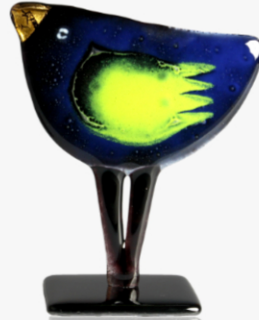

HABRAT
GLASS STUDIO HABRAT

22. ANIMALS_2019

studiohabrat.com

GOLDEN BIRD 15 CM
VIOLET + GOLD 24 CARAT
GOLDEN.BIRD.15.V

GOLDEN BIRD 15 CM
BLUE + LIME + GOLD 24 CARAT
GOLDEN.BIRD.15.BL

GOLDEN BIRD 15 CM
LIME + GOLD 24 CARAT
GOLDEN.BIRD.15.L

GOLDEN BIRD 15 CM
BLACK + WHITE + GOLD 24 CARAT
GOLDEN.BIRD.15.KW

GOLDEN BIRD 15 CM
WHITE + GOLD 24 CARAT
GOLDEN.BIRD.15.W

GOLDEN BIRD 17 CM
LIME + GOLD 24 CARAT
GOLDEN.BIRD.17.L

GOLDEN BIRD 17 CM
BLUE + LIME + GOLD 24 CARAT
GOLDEN.BIRD.17.BL

GOLDEN BIRD 17 CM
BLACK + WHITE + GOLD 24 CARAT
GOLDEN.BIRD.17.KW

GOLDEN BIRD 17 CM
VIOLET + GOLD 24 CARAT
GOLDEN.BIRD.17.V

GOLDEN BIRD 17 CM
WHITE + GOLD 24 CARAT
GOLDEN.BIRD.17.W

BLACK HORSE 30 CM
RED + GOLD 24 CARAT
BLACK.HORSE.30.R

WHITE HORSE 30 CM
WHITE + GOLD 24 CARAT
WHITE.HORSE.30

BLACK HORSE 30 CM
VIOLET + GOLD 24 CARAT
BLACK.HORSE.30.V

BLACK HORSE 30 CM
LIME + GOLD 24 CARAT
BLACK.HORSE.30.L

BLACK HORSE 30 CM
GRAY + GOLD 24 CARAT
BLACK.HORSE.30.Gray